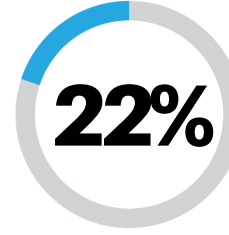

Premium Savings Over 4 Years

IMPACT