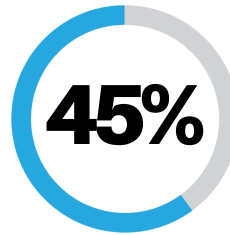

FOOD SERVICE INDUSTRY

1.877.704.7060 | www.sossafetysolutions.com | Sharon, PA

SOS Safety Solutions provides loss prevention services to the food service industry.

Our Safety Professionals become thoroughly familiar with your organization and serve as an extension of your workforce. We will conduct monthly visits to assist your organization in compliance, training and implementation of your individualized SOS Business™ Plan.

Conscientious
We become thoroughly familiar with your business.

Hands-On
We work proactively with HR to develop guidelines for future hires.

Innovative
Comprehensive risk analysis & internal studies are used to develop a customized business plan.

Once your customized loss prevention business plan has been implemented we continue to refine your culture of safety by using the SOS™ model to focus on the specific changes and challenges that are unique to the food service industry and work to mitigate them which in turn reduce injuries.

IMPACT

Decrease in Incurred Cost

IMPACT