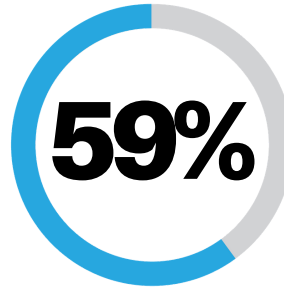

AGRICULTURE INDUSTRY

1.877.704.7060 | www.sossafetysolutions.com | Sharon, PA

SOS Safety Solutions provides loss prevention services to the agriculture industry.

Our Safety Professionals become thoroughly familiar with your organization and serve as an extension of your workforce. We will conduct monthly visits to assist your organization in compliance, training and implementation of your individualized SOS Business™ Plan.

IMPACT

Decrease in Incurred Cost

IMPACT